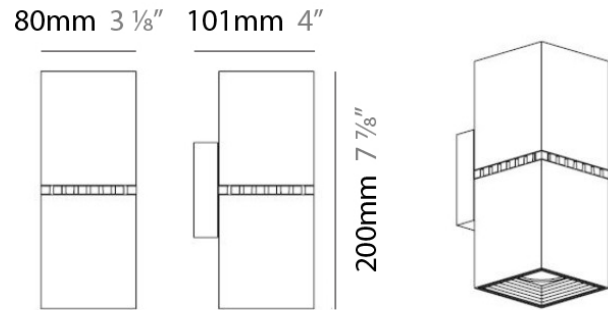

DAU SURFACE

D93197

PROJECT	
TYPE	
NOTES	
QUANTITY	
DATE	

GENERAL

Series: Dau
Brand: Milan
Division: Design
Mounting Type: Surface
Mounting Location: Wall
Subcategory: Up/Down Light

PHYSICAL

Shape: Rectangle
Length (mm): 80
Length (in): 3 1/8
Height (mm): 200
Height (in): 7 7/8
Extension (mm): 101
Extension (in): 4
Light Distribution: Direct / Indirect
Weight (kg): 4.5
Weight (lbs): 10
Fixture Finish: WHI
Fixture Material: Metal

ELECTRICAL

Lamp Type: LED
Total Output Wattage (W): 20W
Max. Wattage Per Lamp (W): 10W
Dimming: Electronic Low Voltage Dimming
Driver Type: 120V DIRECT LINE (operates without a driver)
Input Voltage (V): 120

LED

Number of LEDs: 2
Color Temperature (°K): 2700
Nominal Lumen (lm): 2 x 1010
CRI: >80 CRI

OPTICAL

Reflector°: 50

RATINGS AND CERTIFICATIONS

Certified By: CSA Certified to UL and CSA Standards
IP rating: IP44

J-Box cover plate
Included