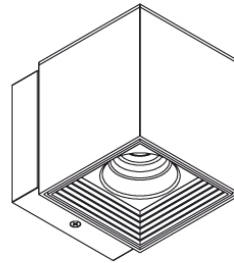

DAU SURFACE

D93148

PROJECT	
TYPE	
NOTES	
QUANTITY	
DATE	

GENERAL

Series: Dau
 Brand: Milan
 Division: Design
 Mounting Type: Surface
 Mounting Location: Wall
 Subcategory: Up/Down Light

PHYSICAL

Shape: Cube
 Length (mm): 110
 Length (in): 4 ⁵/₁₆
 Height (mm): 110
 Height (in): 4 ⁵/₁₆
 Extension (mm): 101
 Extension (in): 4.0
 Weight (kg): 0.91
 Weight (lbs): 2
 Fixture Finish: SST
 Fixture Material: Metal

PROJECT	
TYPE	
NOTES	
QUANTITY	
DATE	

GENERAL

Series: Dau
 Brand: Milan
 Division: Design
 Mounting Type: Surface
 Mounting Location: Wall
 Subcategory: Up/Down Light

PHYSICAL

Shape: Cube
 Length (mm): 80
 Length (in): 3 1/8
 Height (mm): 101
 Height (in): 4
 Extension (mm): 114
 Extension (in): 4 1/2
 Light Distribution: Direct
 Weight (kg): 4.5
 Weight (lbs): 10

OPTICAL

Reflector°: 50° (available in 24° and 32° upon request)

RATINGS AND CERTIFICATIONS

Certified By: CSA Certified to UL and CSA Standards
 IP rating: IP44

108mm 4 1/4"

108mm 4 1/4"

J-Box cover plate
Included

PHYSICAL

Shape: Rectangle
 Length (mm): 80
 Length (in): 3 1/8
 Height (mm): 200
 Height (in): 7 7/8
 Extension (mm): 101
 Extension (in): 4
 Light Distribution: Direct / Indirect
 Weight (kg): 4.5
 Weight (lbs): 10
 Fixture Finish: WHI
 Fixture Material: Metal